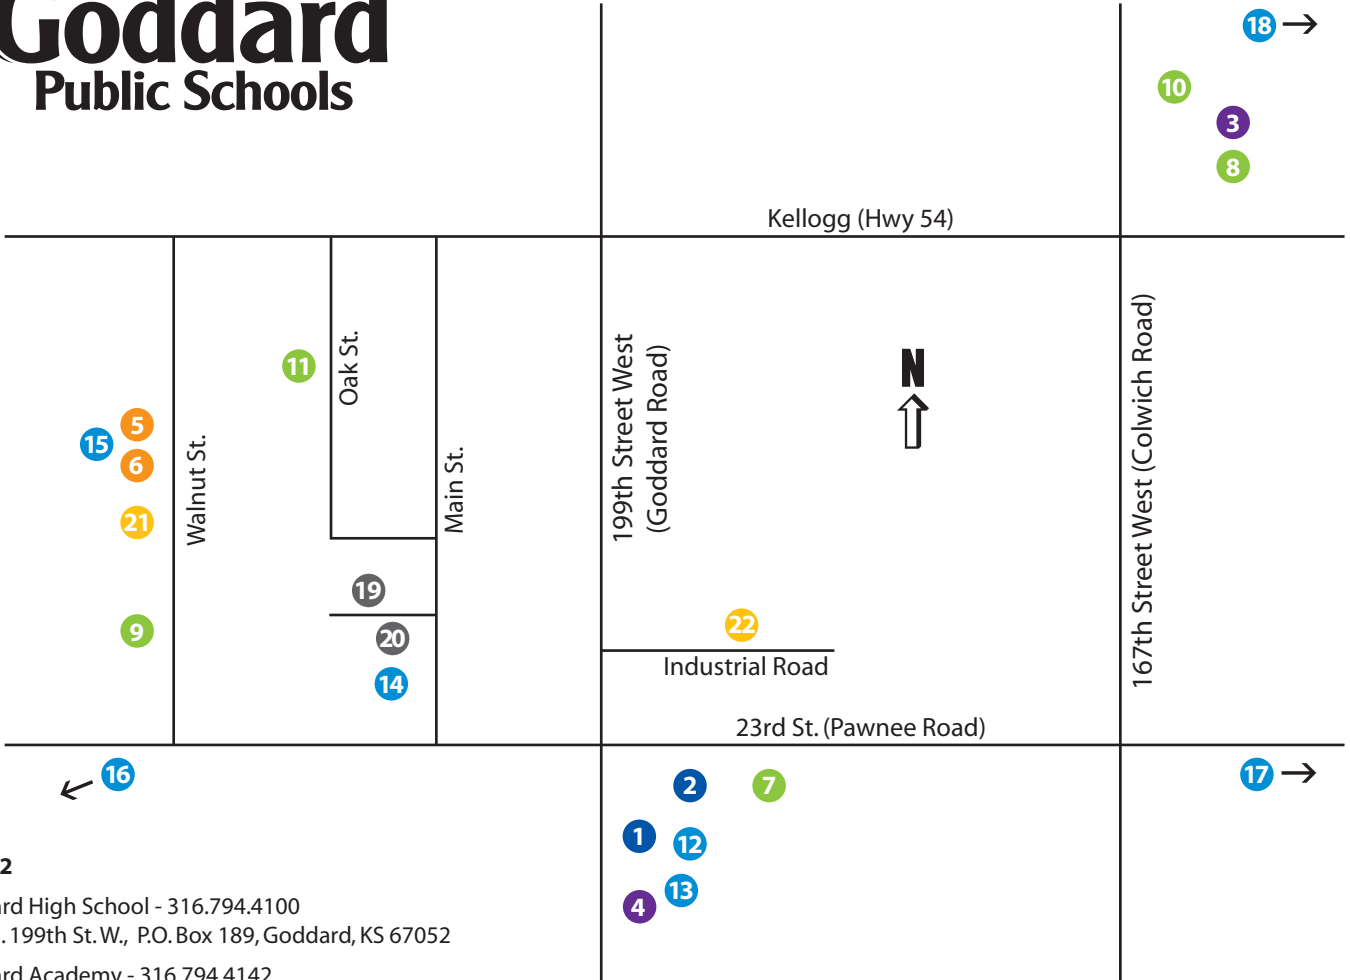

# School and Athletic Event Locations

(map not to scale)

## Schools

## Sporting Event Locations

- 12 District Sports Complex - Baseball, Football, Soccer, Softball, Track
- 13 Goddard District Tennis Complex
- 14 Tennis Courts on Main Street
- 15 Middle School Football and Track Stadium
- 16 Cross Country at Lake Afton - about 6 miles southwest of Goddard
- 17 Golf at Tex Consolver Municipal Course - 1931 S Tyler Rd., Wichita
- 18 Bowling at West Acres Bowl - 749 N Ridge Rd., Wichita