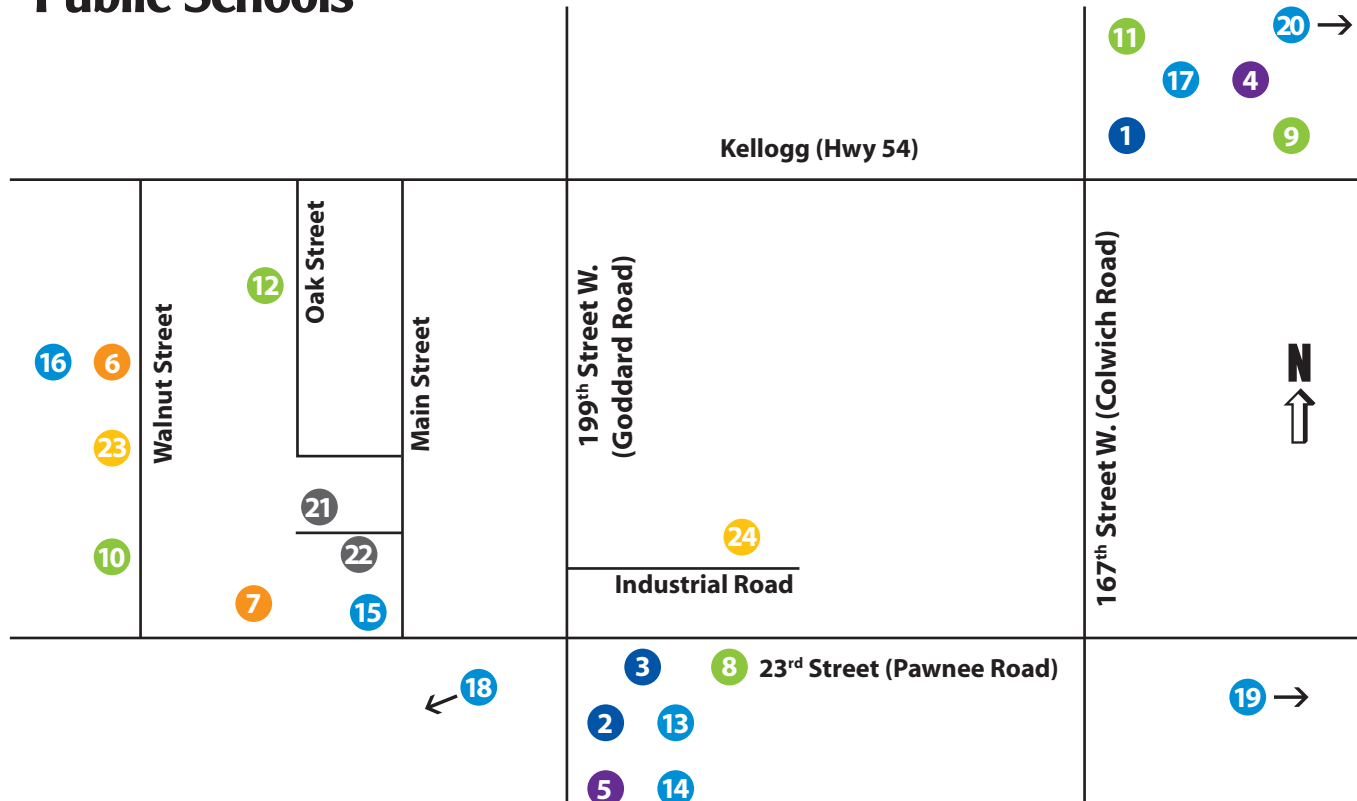

# School & Athletic Event Locations

Note: Map not to scale

## Sporting Event Locations

- 13** *District Sports Complex*  
(Baseball, Football, Soccer, Softball, Track)
- 14** *Goddard District Tennis Complex*
- 15** *Tennis Courts* on Main Street
- 16** *Middle School Football & Track Stadium*
- 17** *Eisenhower Campus Sports Fields*
- 18** *Cross Country* at Lake Afton  
(Approx. 6 miles southwest of Goddard)
- 19** *Golf* at Tex Consolver Municipal Course  
(1931 S. Tyler Road, Wichita)
- 20** *Bowling* at West Acres Bowl  
(749 N. Ridge Road, Wichita)